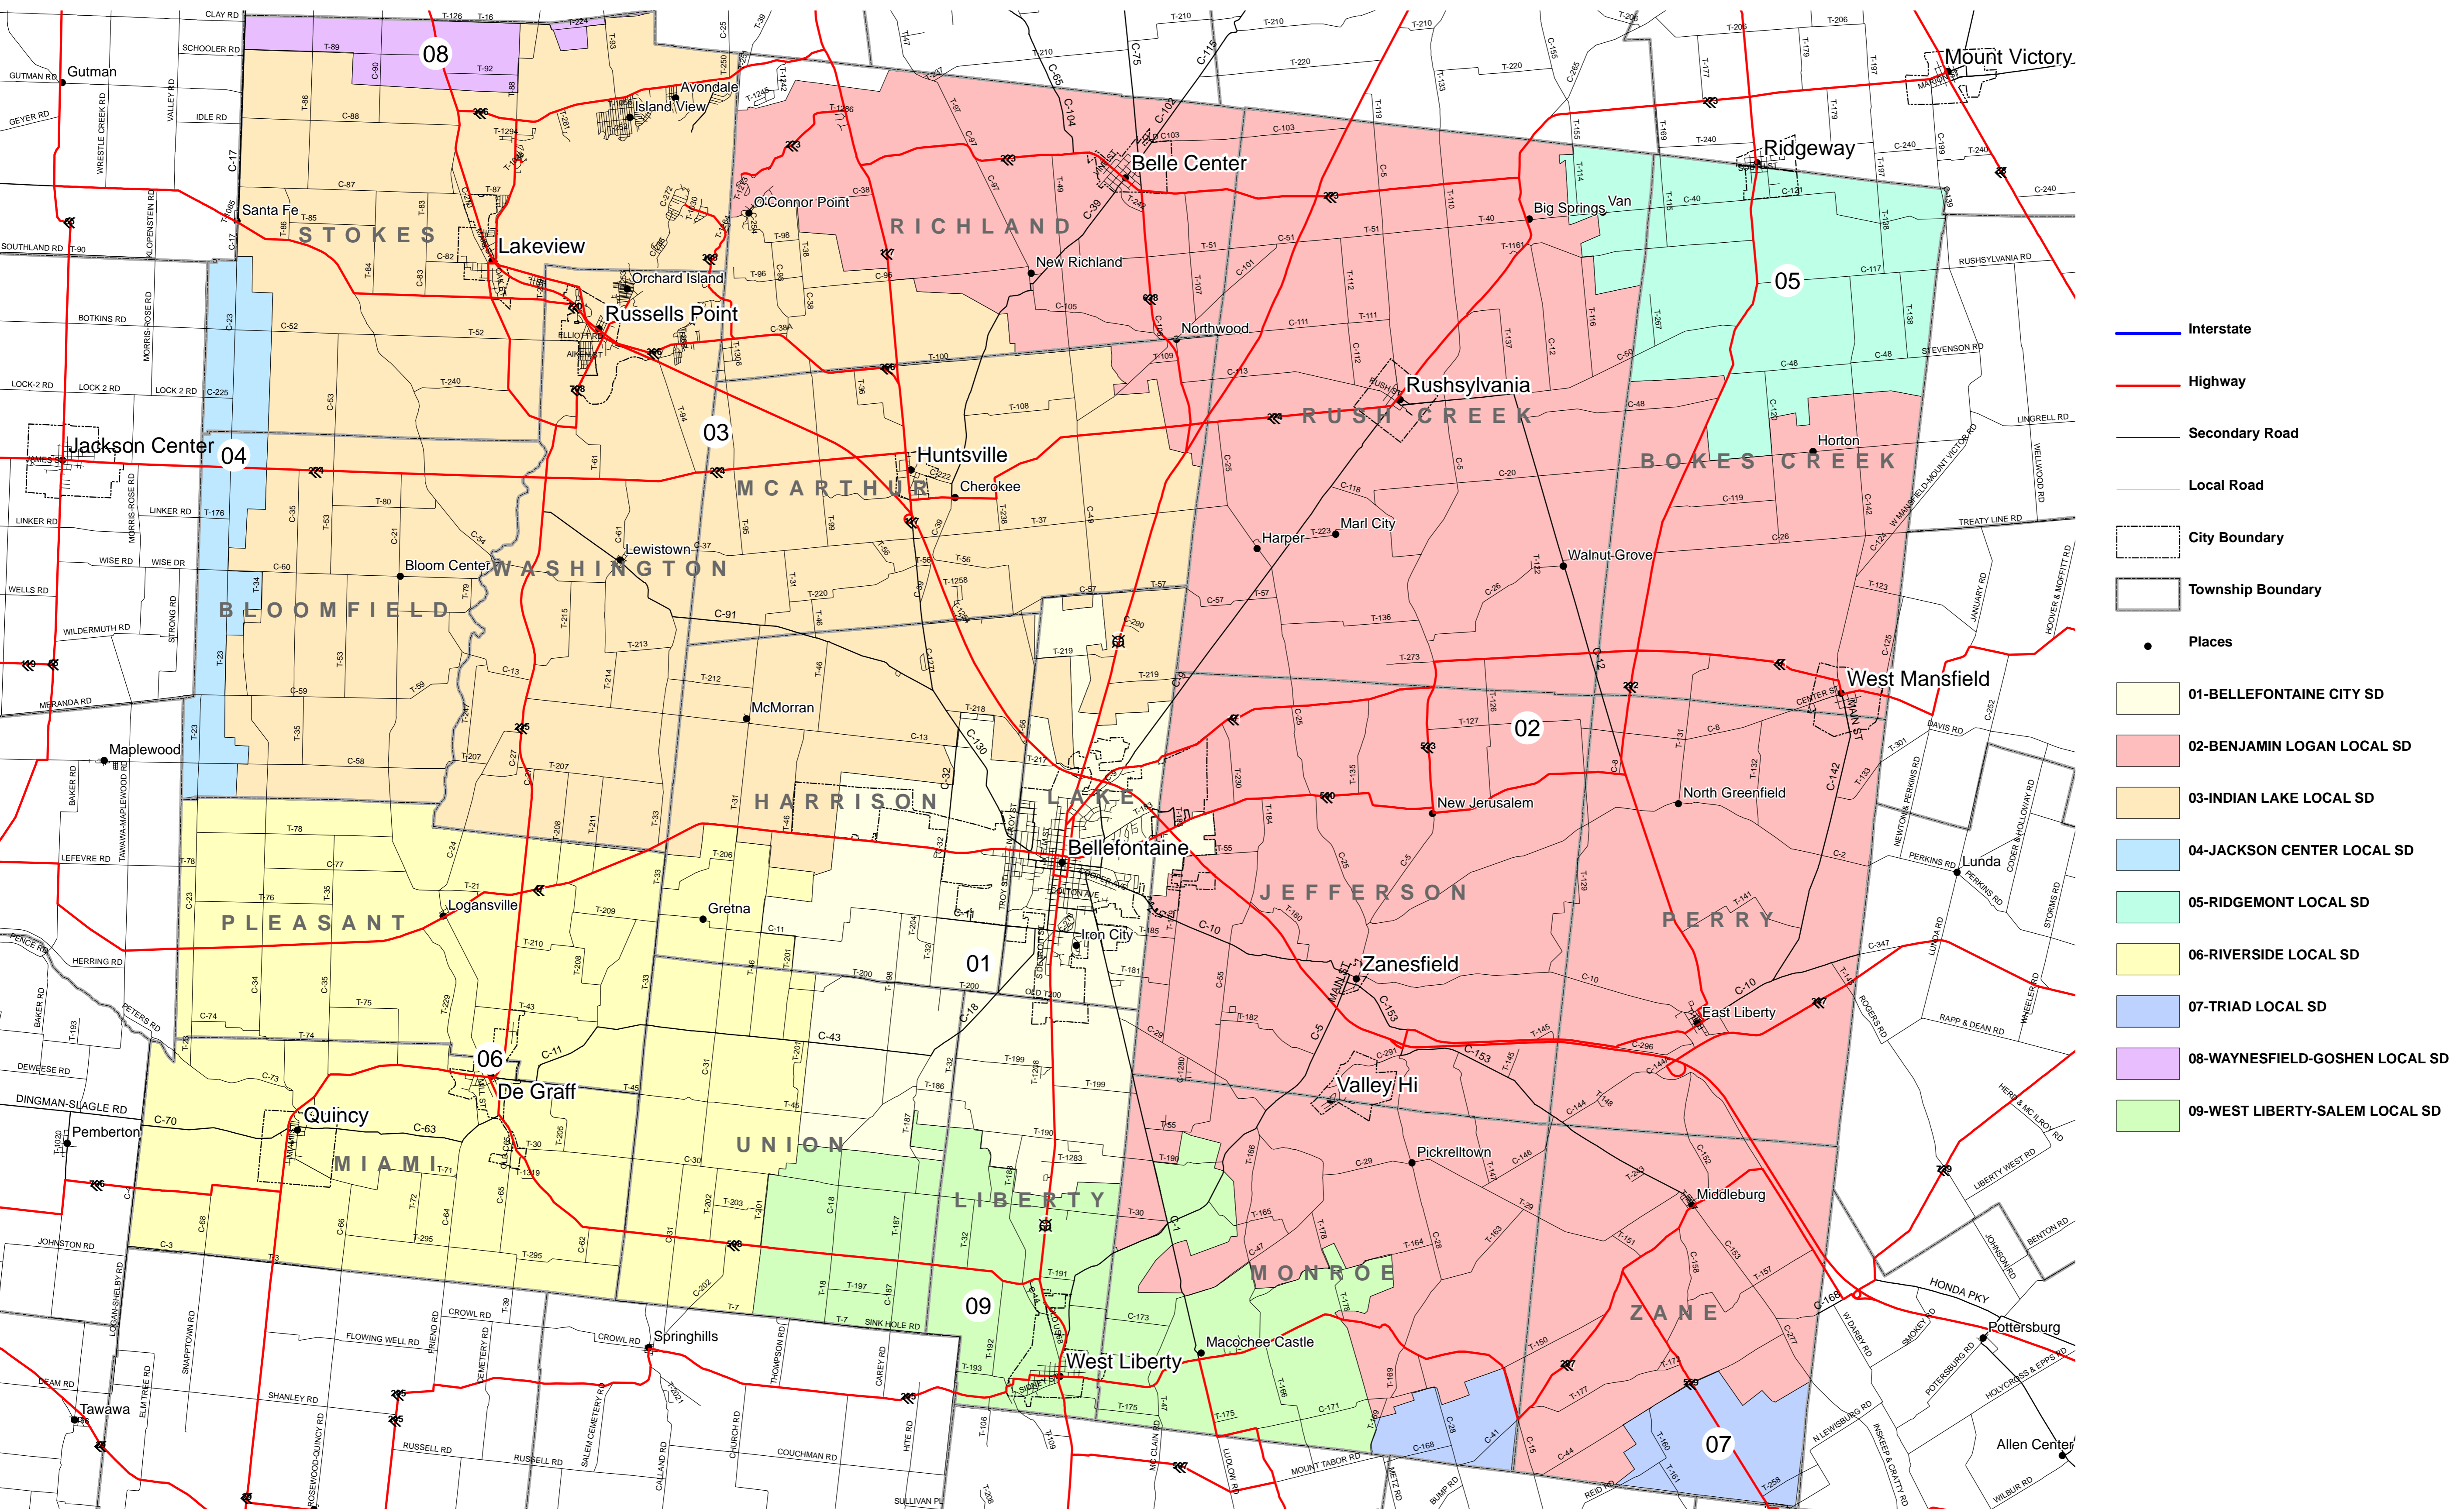

Logan County School Districts

Public Utilities Commission of Ohio, 2007
 School district boundary line data last updated in 2004
 Source: Ohio Geographic Information System Service Center and Cleveland State University
 in partnership with the Ohio Department of Education