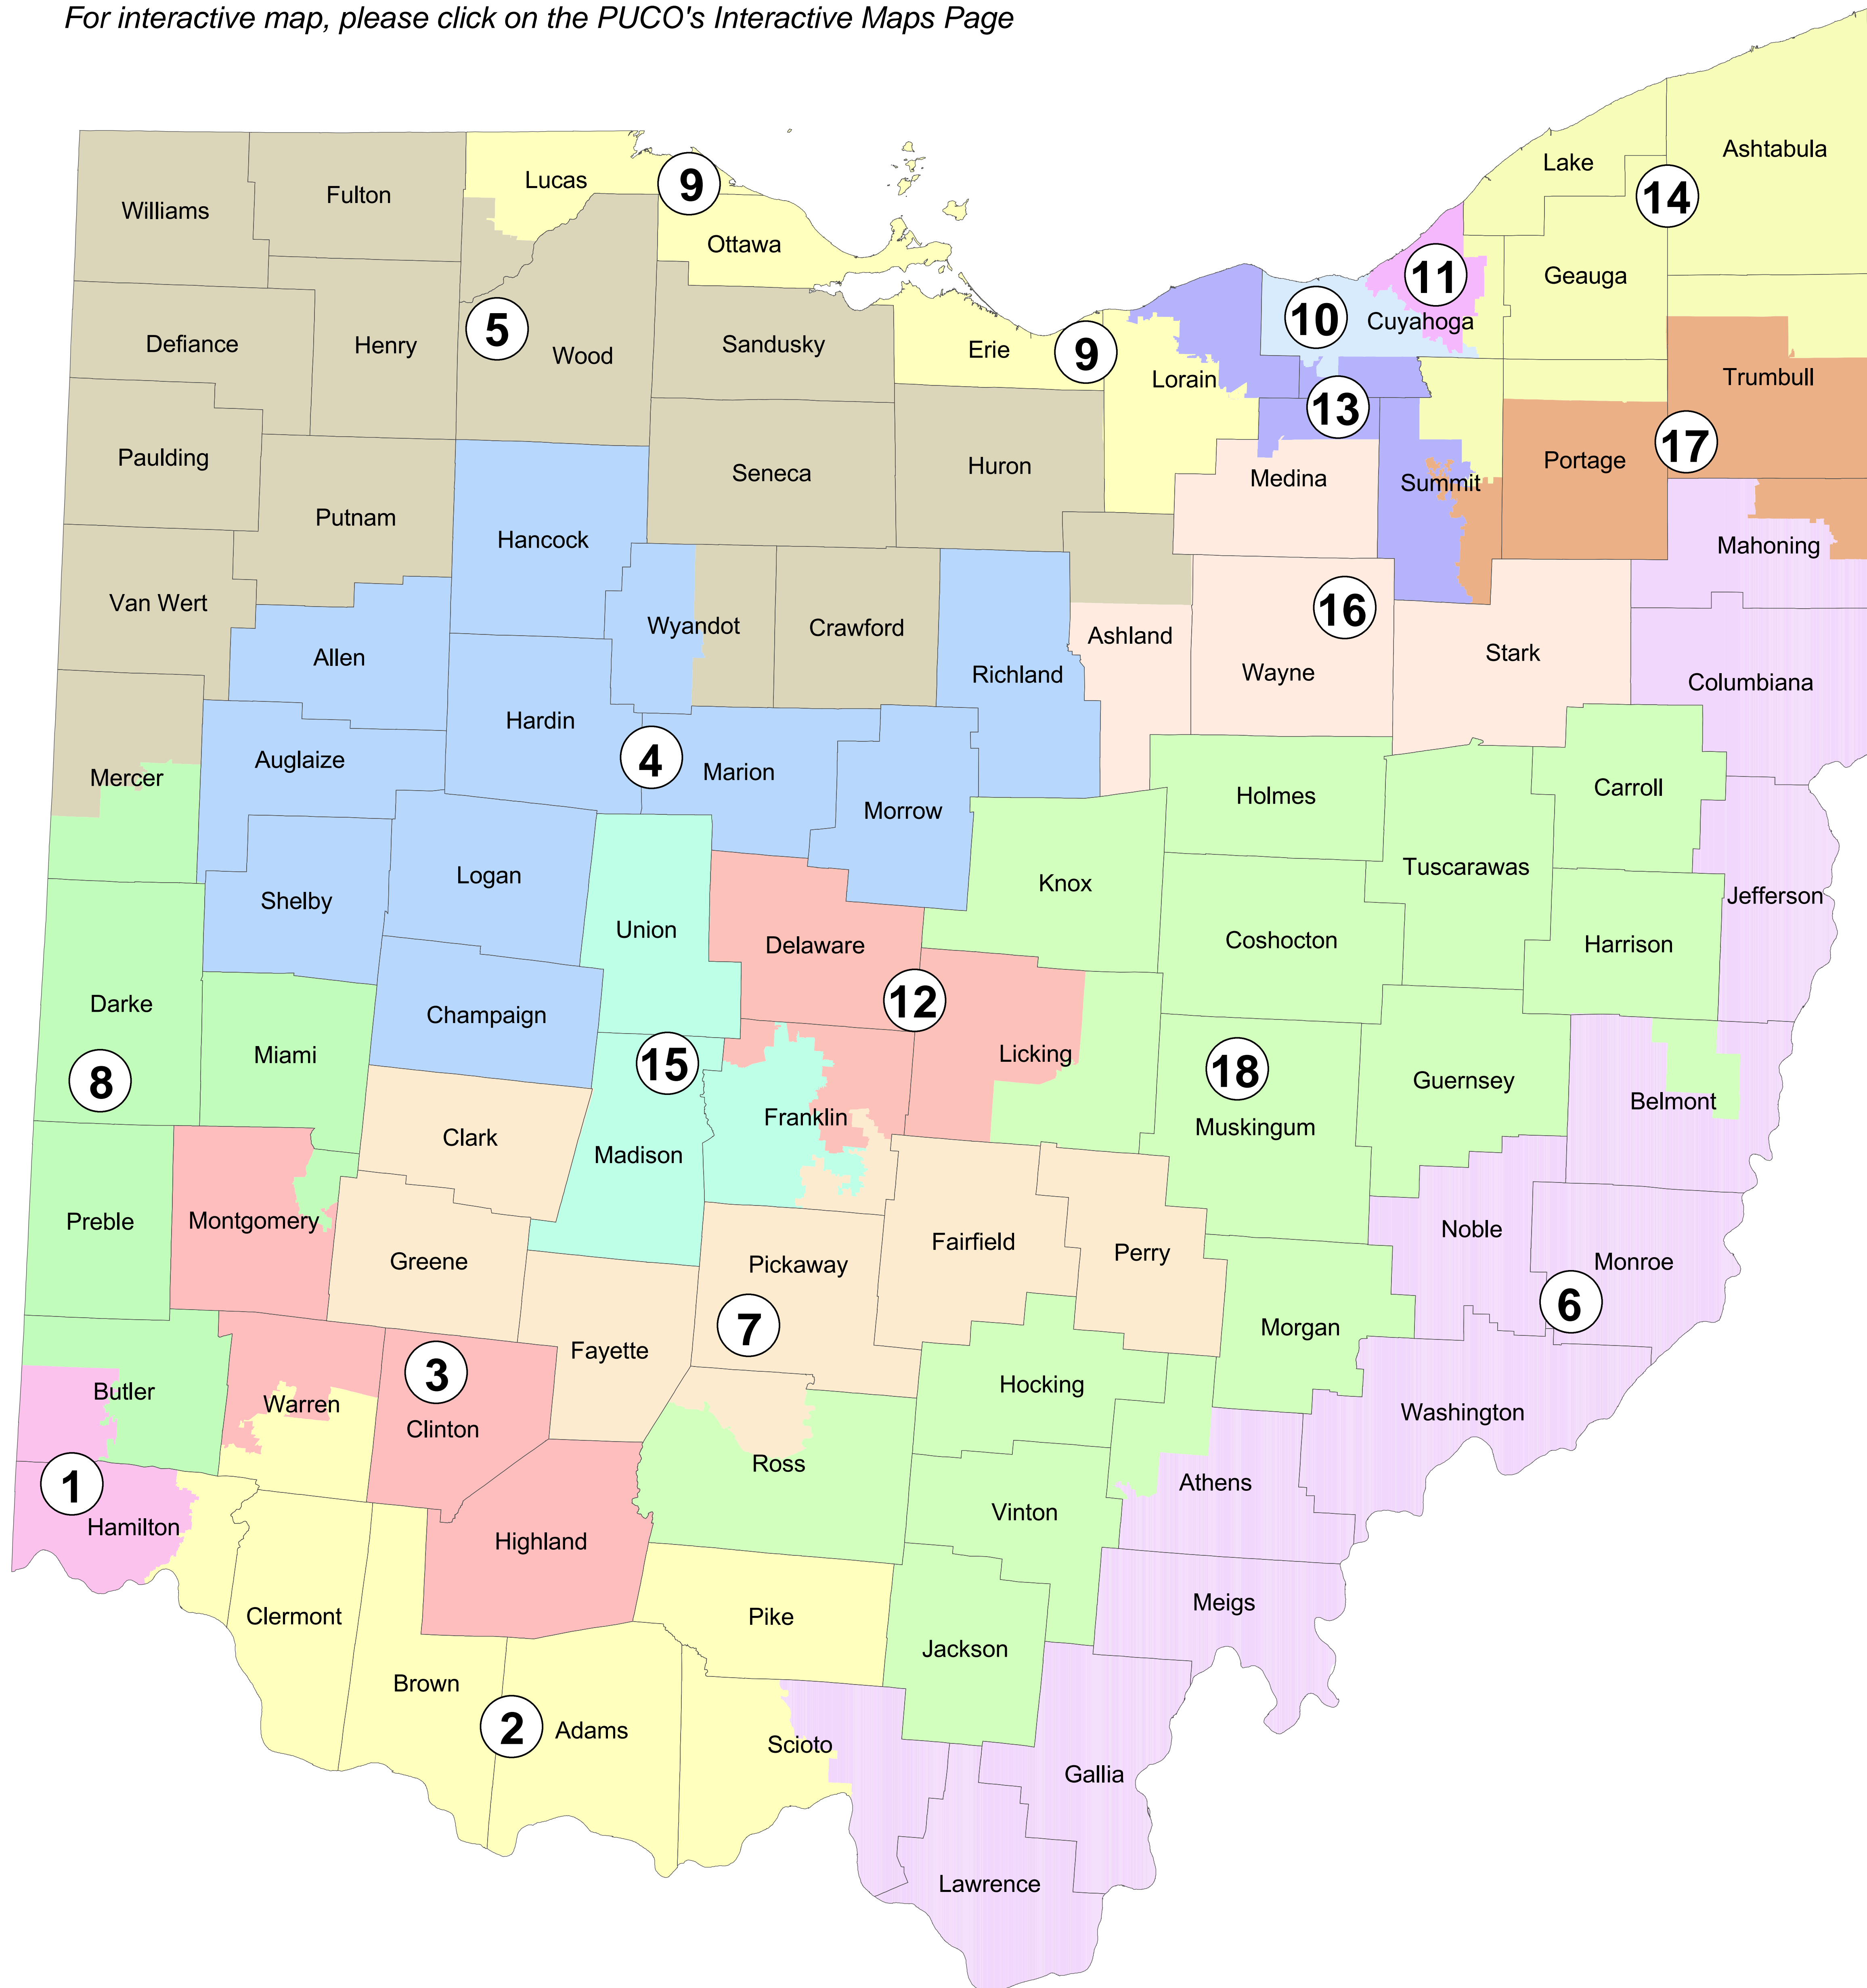

Ohio Congressional Districts

2002 - 2012

**Zoom in to view district borders;
Click on district number with hand tool to find Representative's info**

For interactive map, please click on the PUCO's Interactive Maps Page